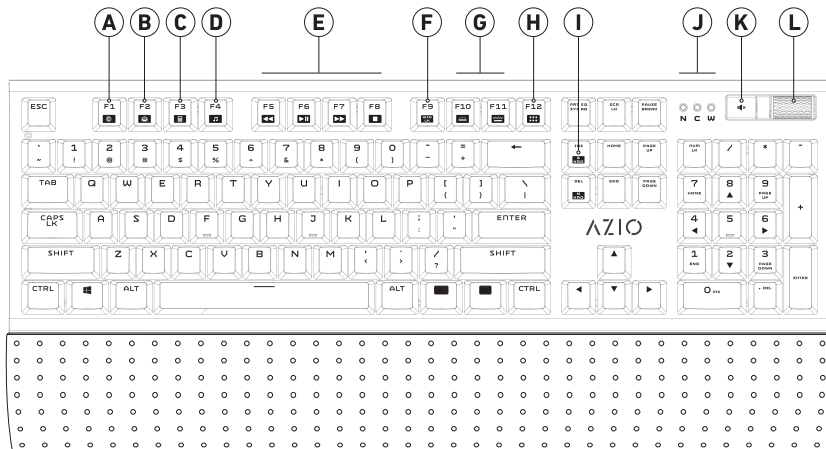

DEVICE LAYOUT

A Web Browser

B Email

C Calculator

D Media Player

E Multimedia Controls

F Win Start Lock

G Backlight Brightness

H Backlight Modes

I Key Rollover Modes

J Indicator LED's

K Mute

L Volume Wheel